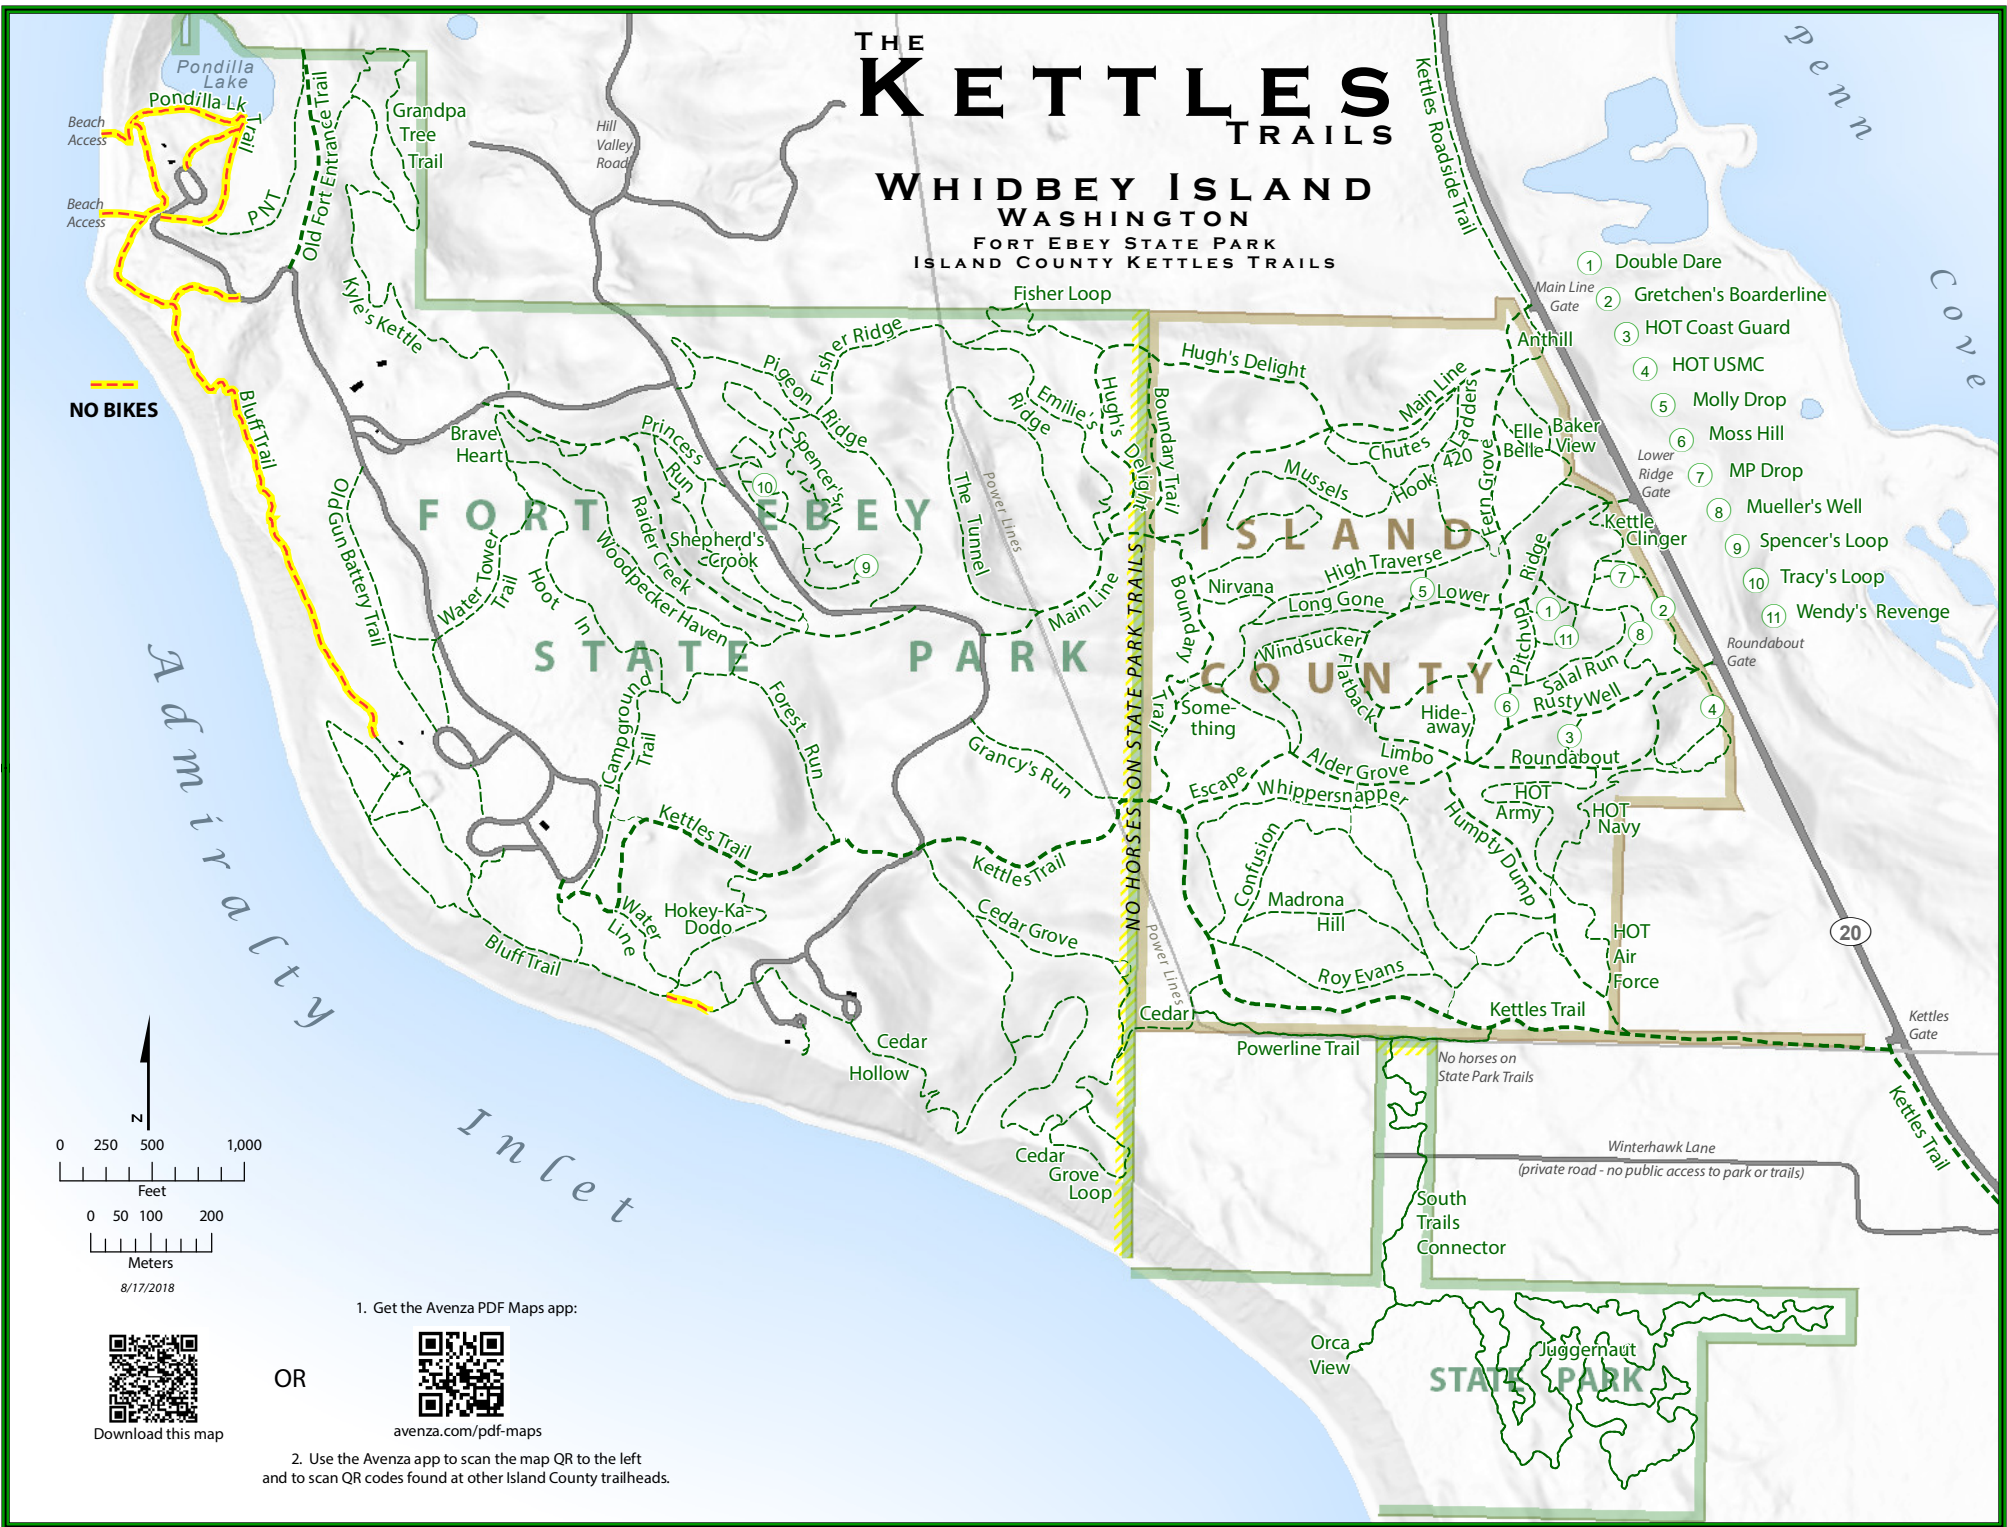

THE KETTLES TRAILS

WHIDBEY ISLAND
WASHINGTON
FORT EBEL STATE PARK
ISLAND COUNTY KETTLES TRAILS

NO BIKES

- ① Double Dare
- ② Gretchen's Boarderline
- ③ HOT Coast Guard
- ④ HOT USMC
- ⑤ Molly Drop
- ⑥ Moss Hill
- ⑦ MP Drop
- ⑧ Mueller's Well
- ⑨ Spencer's Loop
- ⑩ Tracy's Loop
- ⑪ Wendy's Revenge

1. Get the Avenza PDF Maps app:

Download this map

OR

avenza.com/pdf-maps

2. Use the Avenza app to scan the map QR to the left and to scan QR codes found at other Island County trailheads.